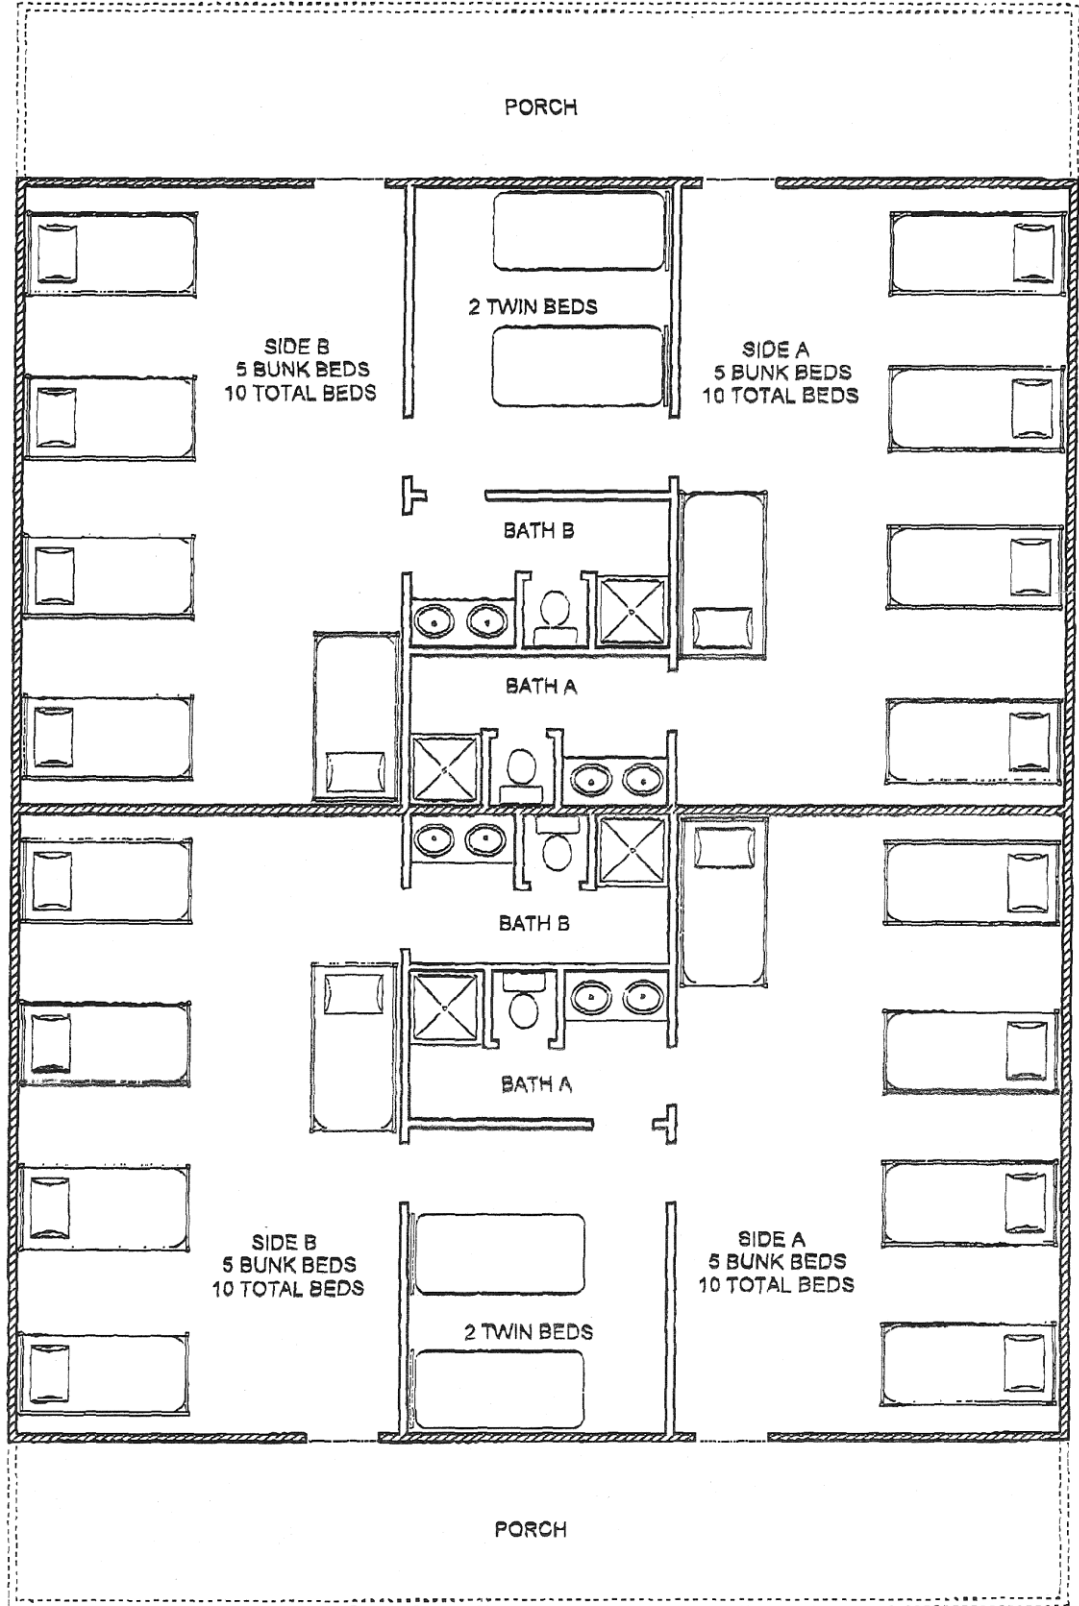

Standard Cabin

CABIN #2
22 TOTAL BEDS

*outside showers at Cabin 9

*working water spigots at Cabins 3, 5, 11 & 15